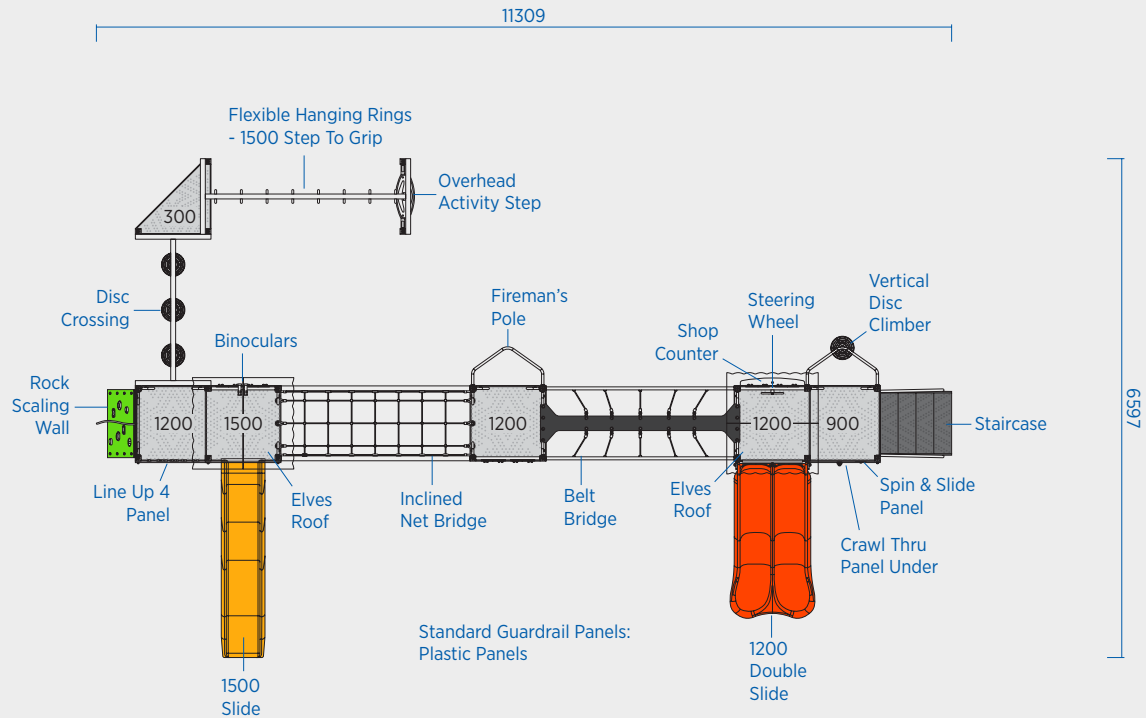

SCALE 0 1 2 3 4
1:100

• Plans and illustrations are schematic only, actual detail may vary.
Do not scale for dimensions. Allow 5% minimum additional clearance for site variations.

Plan and Concept © Adventure Playgrounds Pty. Ltd. 2024. 2410003B