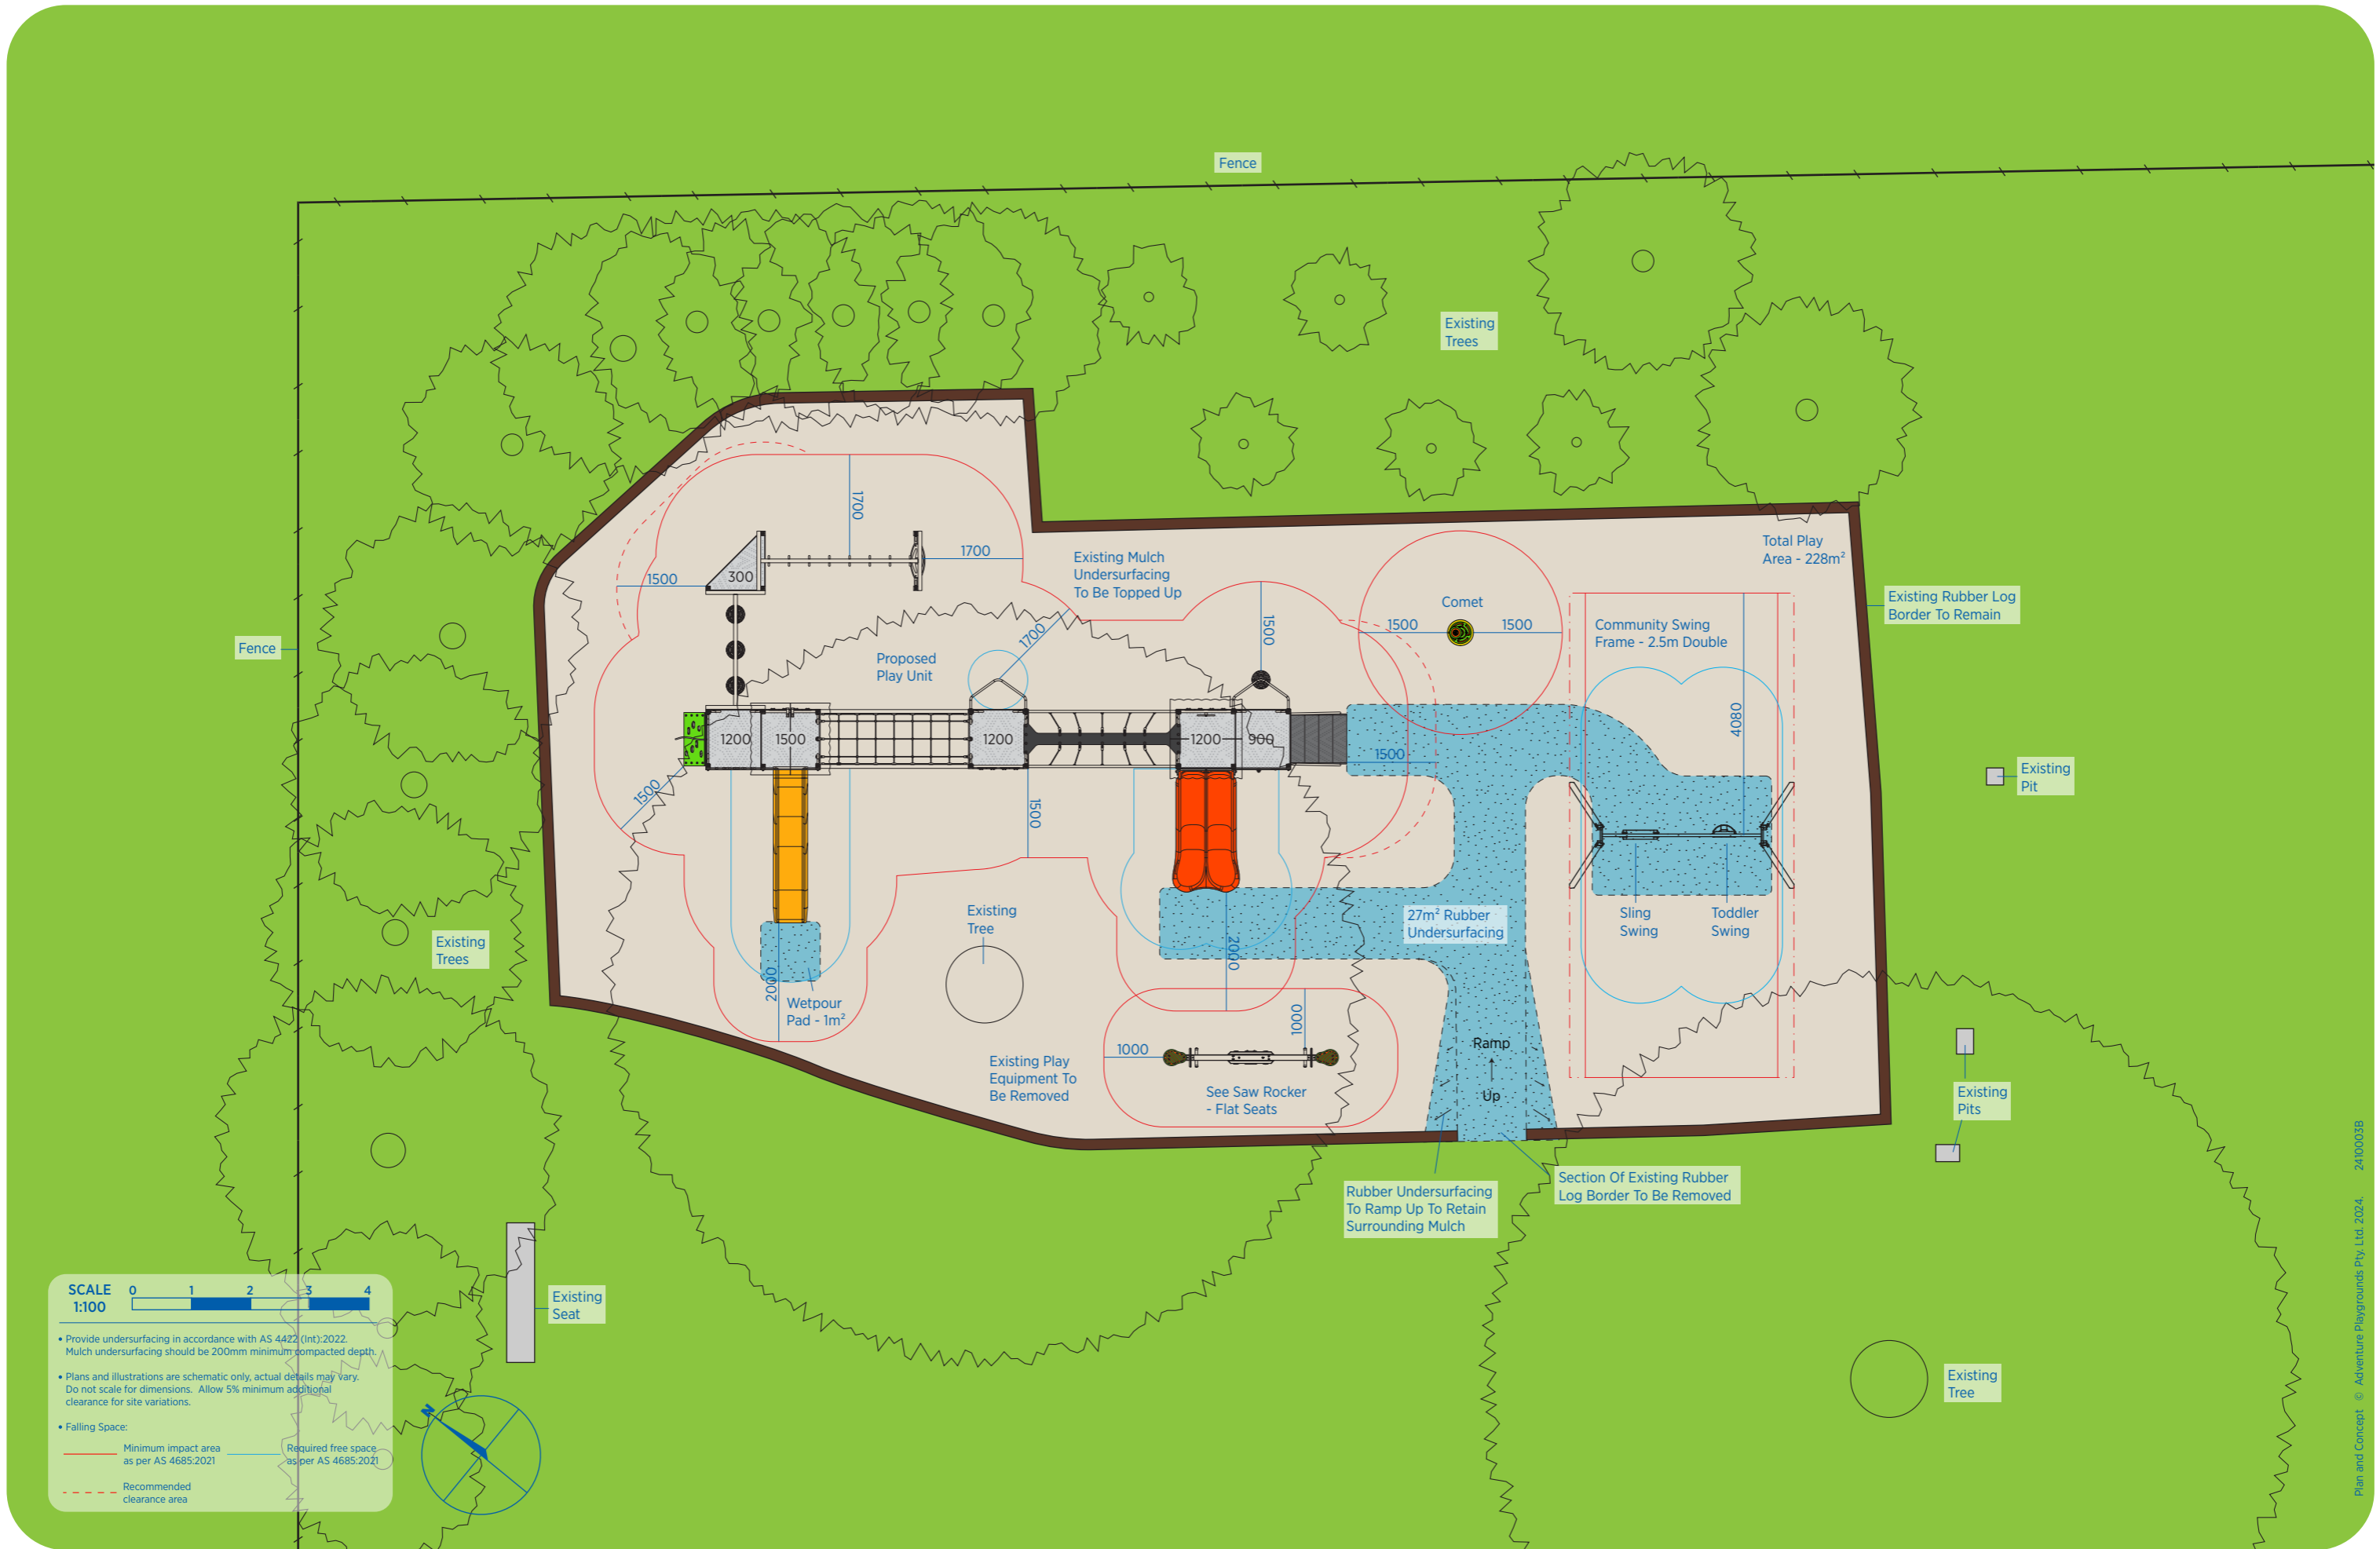

 Made in Australia

Plan and Concept © Adventure Playgrounds Pty. Ltd. 2024. All dimensions are schematic only, actual details may vary.

Photo Concept - © Adventure Playgrounds Pty. Ltd. 2024. Illustrations are schematic only, actual details may vary. 24100035

SCALE 0 1 2 3 4
1:100

• Plans and illustrations are schematic only, actual detail may vary.
Do not scale for dimensions. Allow 5% minimum additional clearance for site variations.

Plan and Concept © Adventure Playgrounds Pty. Ltd. 2024. 2410003B